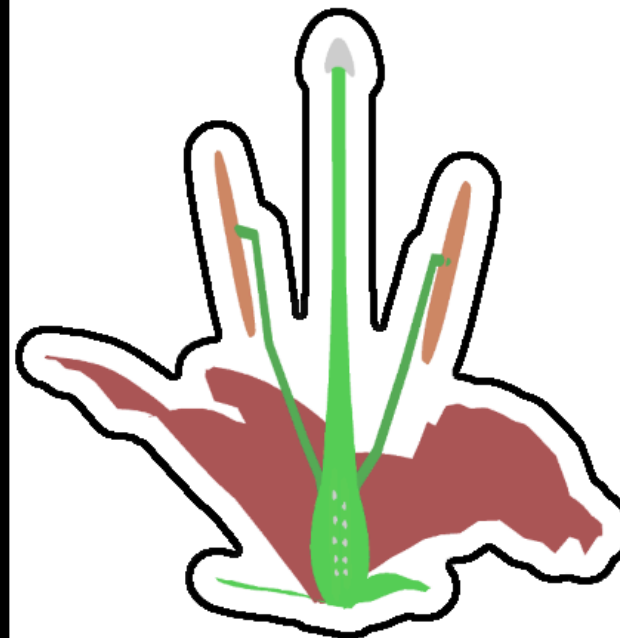

Size of each marker:

LARGE markers: Width 11 cm; height 11.5cm (including borders). (Inner size of white/black area: 10 cm square)

SMALL markers: Width 8 cm; height 8.5 cm (including borders). (Inner size of white area: 7.5 cm square)

Cut along dashed lines. If cutting curved corners, can cut corners in the light grey areas. Please DO NOT cut into the black or white areas.

ISLAND 1

FLOWER 01

SEEDS TYPE 01

WIND

SEEDS TYPE 02

SEEDS TYPE 03